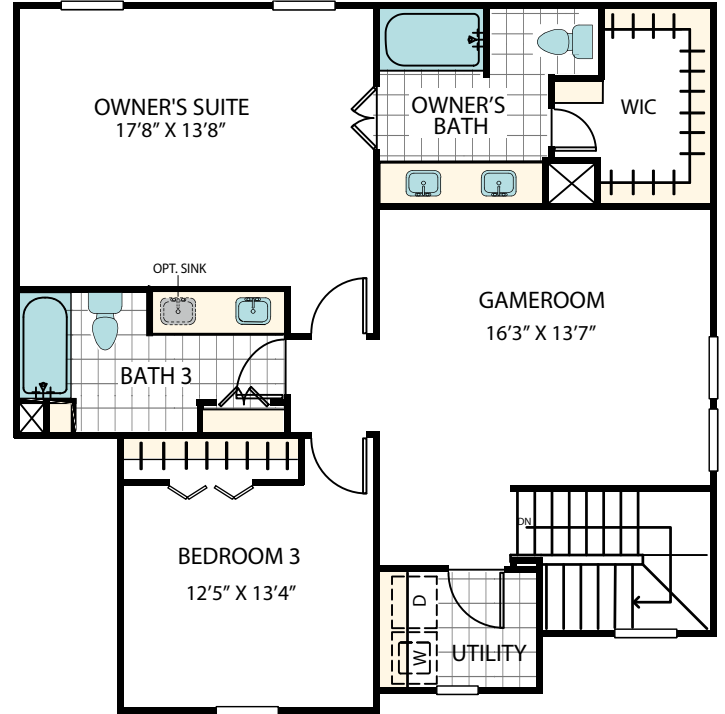

Elevation D, Color Scheme 3: 1901 SQ FT

Elevation E, Color Scheme 1: 1901 SQ FT

Elevation G, Color Scheme 3b: 1907 SQ FT

Elevation H, Color Scheme 5b: 1914 SQ FT

Main Level Elevation D

Upper Level Elevation D

Upper Level Bedroom 4 Option 1

Owner's Shower Option 1

Owner's Shower Option 2