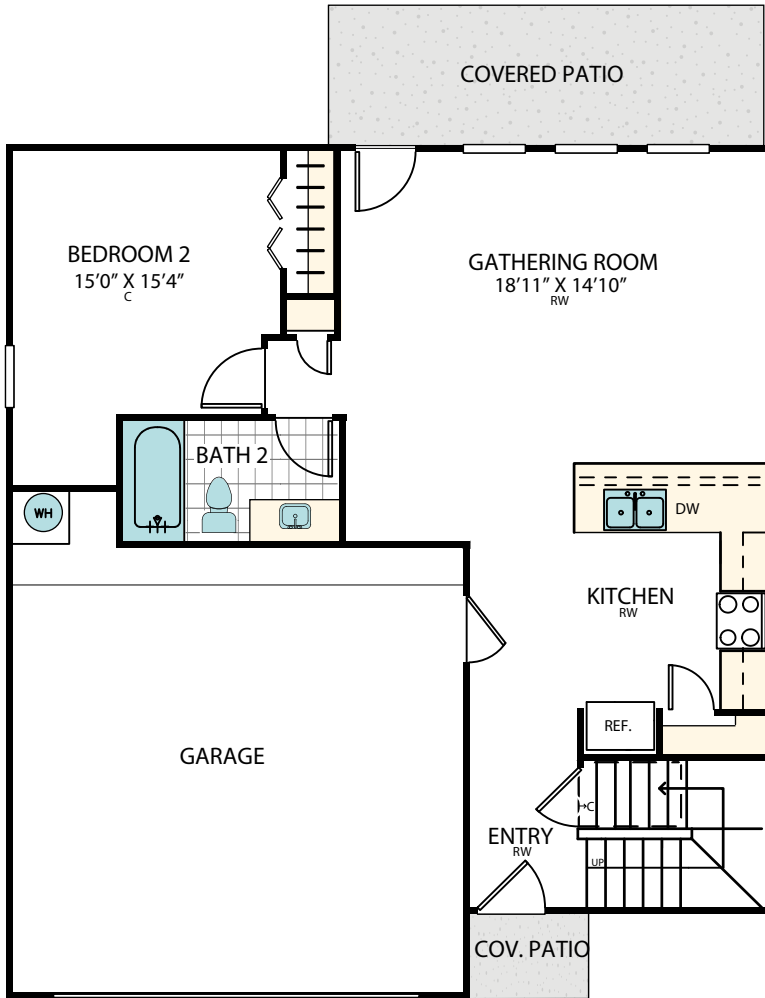

Elevation D, Color Scheme 3: 1901 SQ FT

Elevation E, Color Scheme 1: 1901 SQ FT

Elevation G, Color Scheme 3b: 1907 SQ FT

Elevation H, Color Scheme 5b: 1914 SQ FT

Main Level Elevation D

Upper Level Elevation D

Upper Level Bedroom 4 Option 1

Owner's Shower Option 1

Owner's Shower Option 2