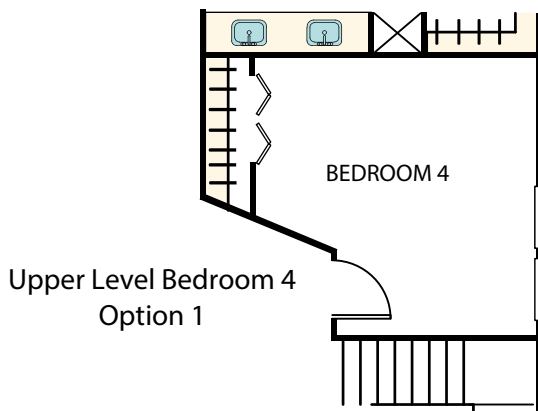

Elevation D, Color Scheme 3: 1901 SQ FT

Elevation E, Color Scheme 1: 1901 SQ FT

Elevation G, Color Scheme 3b: 1907 SQ FT

Elevation H, Color Scheme 5b: 1914 SQ FT

Main Level Elevation D

Upper Level Elevation D

Upper Level Bedroom 4 Option 1

Owner's Shower Option 1

Owner's Shower Option 2