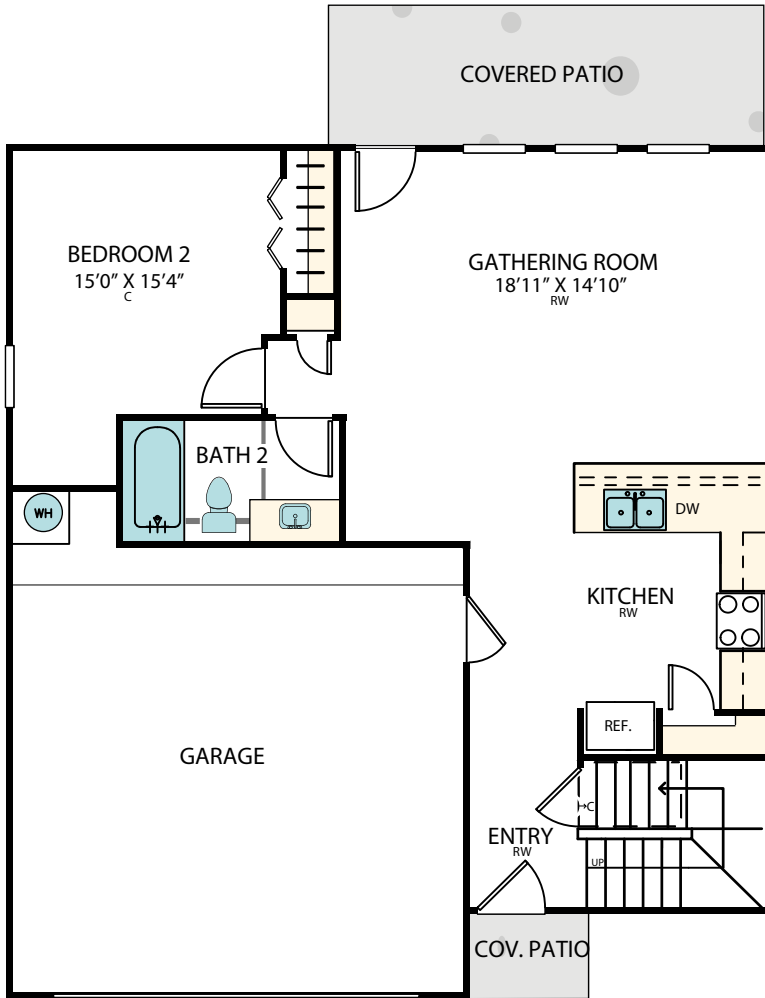

Elevation D, Color Scheme 3: 1901 SQ FT

Elevation E, Color Scheme 1: 1901 SQ FT

Elevation G, Color Scheme 3b: 1907 SQ FT

Elevation H, Color Scheme 5b: 1914 SQ FT

Main Level Elevation D

Upper Level Elevation D

Upper Level Bedroom 4 Option 1

Owner's Shower Option 1

Owner's Shower Option 2