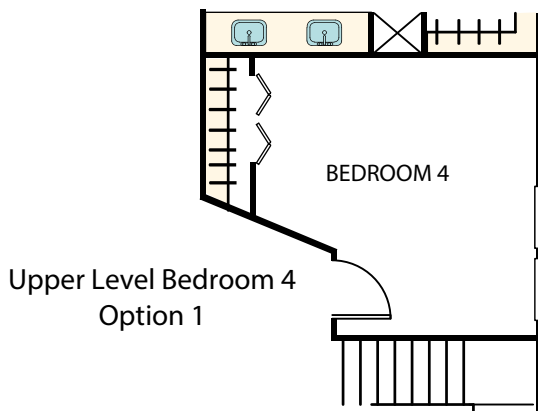

Elevation D, Color Scheme 3: 1901 SQ FT

Elevation E, Color Scheme 1: 1901 SQ FT

Elevation G, Color Scheme 3b: 1907 SQ FT

Elevation H, Color Scheme 5b: 1914 SQ FT

Main Level Elevation D

Upper Level Elevation D

Upper Level Bedroom 4 Option 1

Owner's Shower Option 1

Owner's Shower Option 2