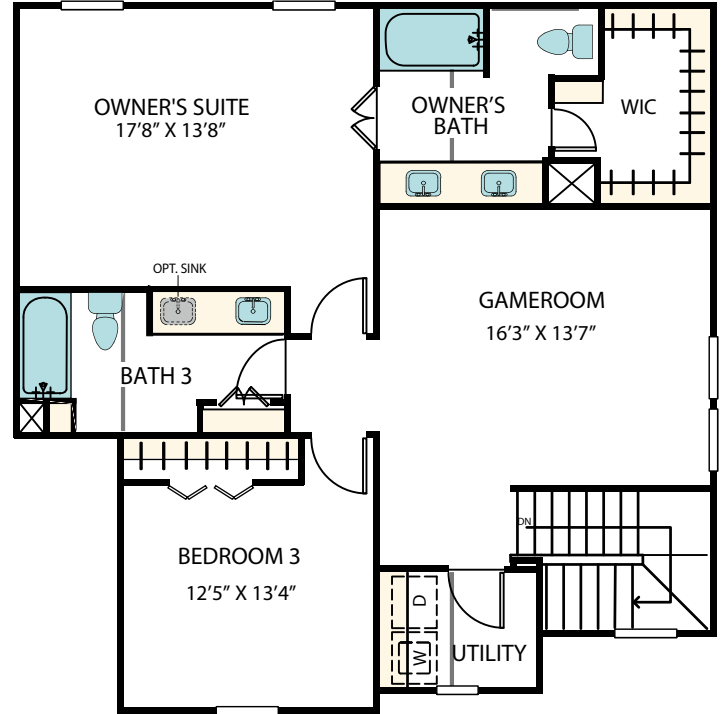

Elevation D, Color Scheme 3: 1901 SQ FT

Elevation E, Color Scheme 1: 1901 SQ FT

Elevation G, Color Scheme 3b: 1907 SQ FT

Elevation H, Color Scheme 5b: 1914 SQ FT

Main Level Elevation D

Upper Level Elevation D

Upper Level Bedroom 4 Option 1

Owner's Shower Option 1

Owner's Shower Option 2