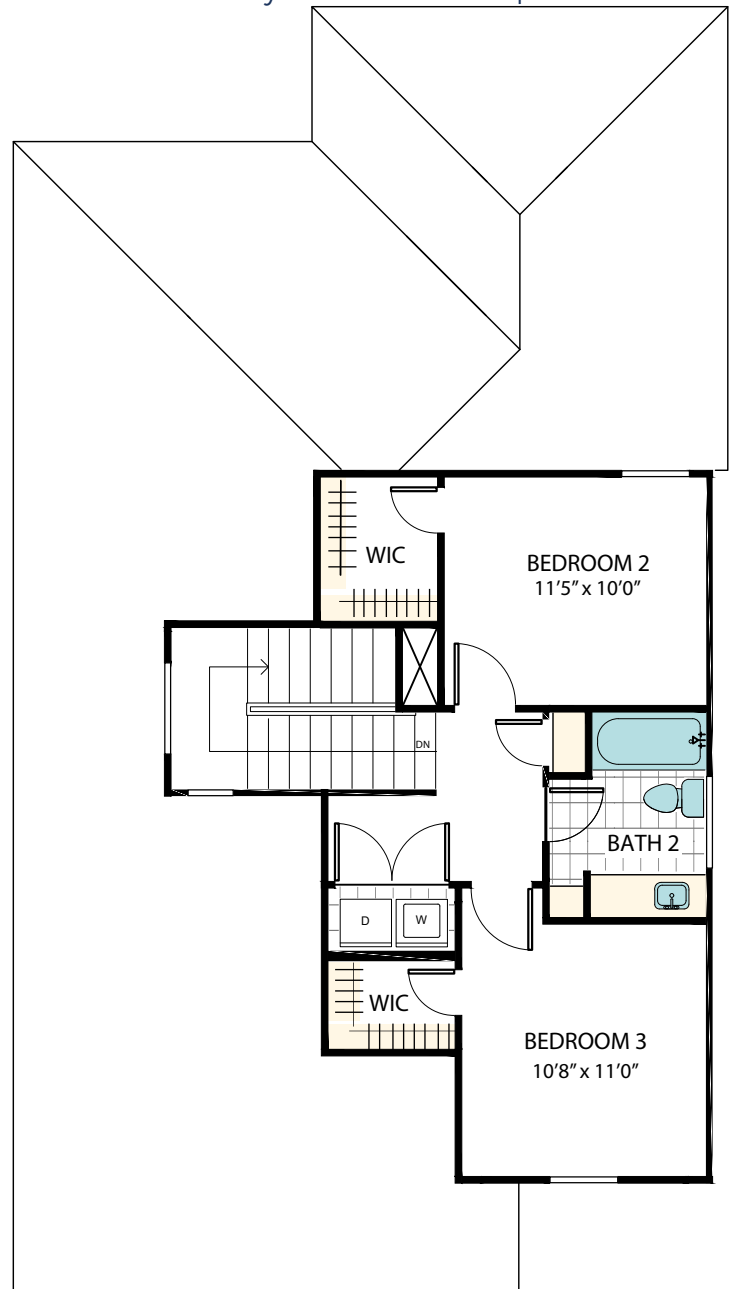

Elevation D, Color Scheme 4: 1498 SQ FT

Elevation E, Color Scheme 6: 1498 SQ FT

Elevation G, Color Scheme 6b: 1498 SQ FT

Elevation H, Color Scheme 2b: 1498 SQ FT

Main Level Elevation G

Upper Level Elevation G

Owner's Shower  
Option 1

Owner's Shower  
Option 2