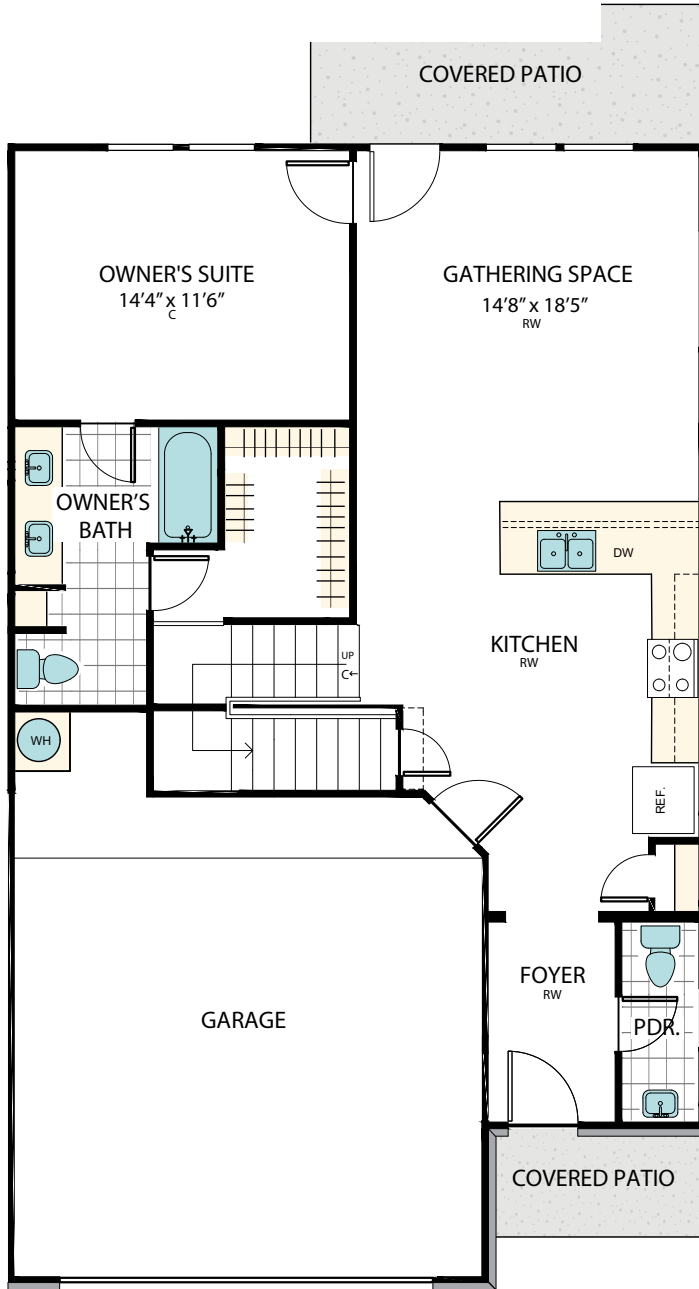

Elevation D, Color Scheme 4: 1498 SQ FT

Elevation E, Color Scheme 6: 1498 SQ FT

Elevation G, Color Scheme 6b: 1498 SQ FT

Elevation H, Color Scheme 2b: 1498 SQ FT

Main Level Elevation G

Upper Level Elevation G

Owner's Shower  
Option 1

Owner's Shower  
Option 2